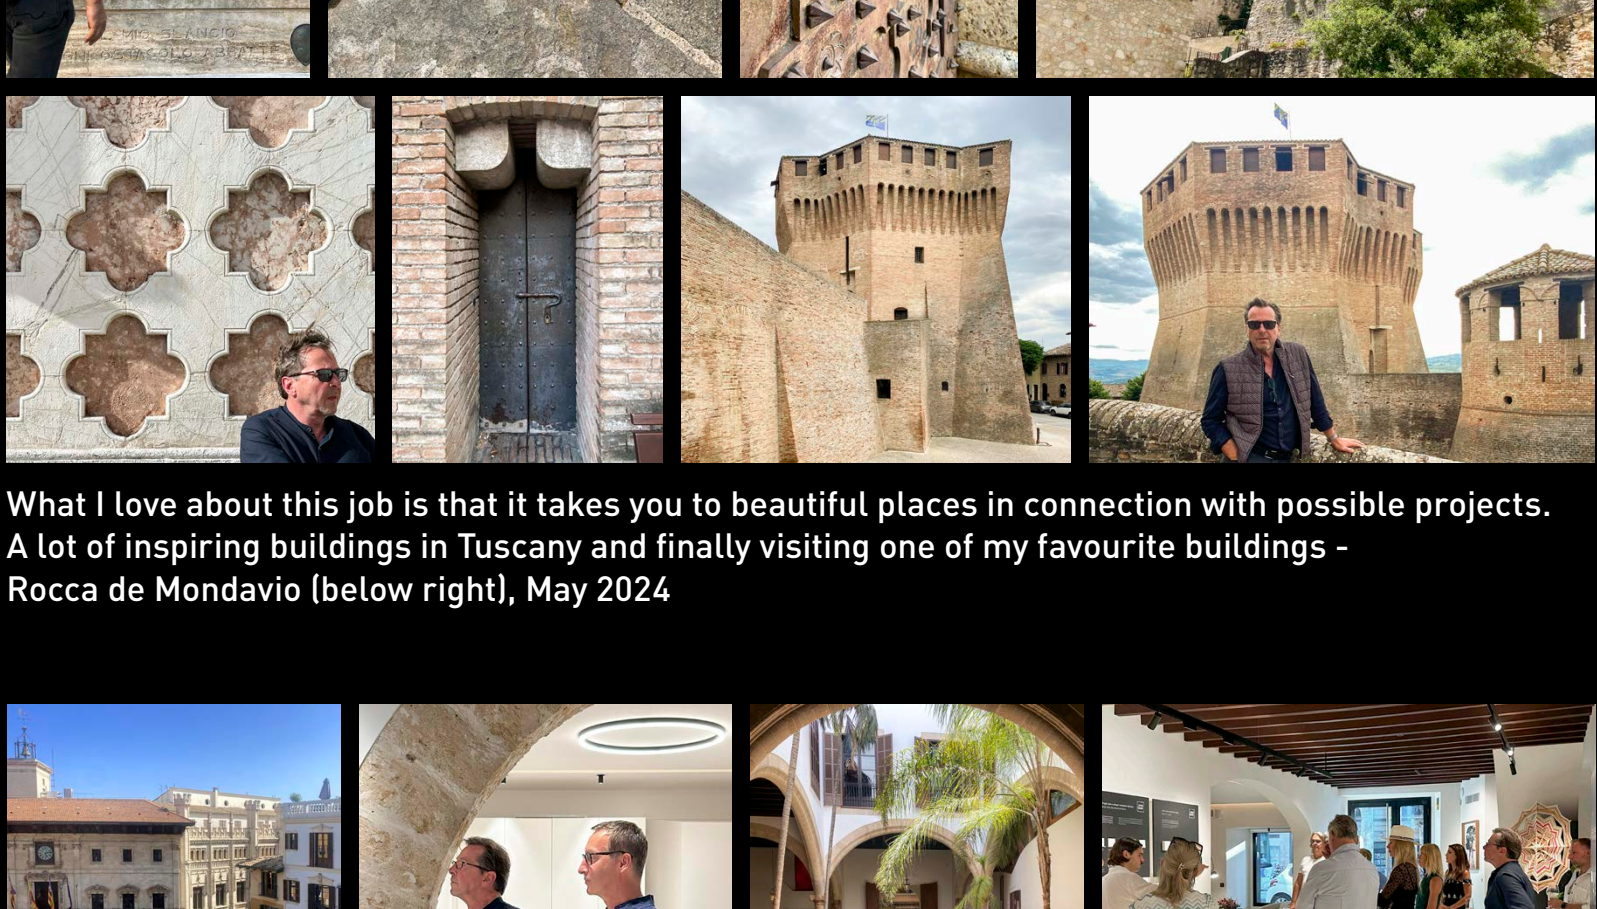

THE WORLD PREMIERE OF THE NEW PORSCHE 911 AT RUDOLPH HOUSE STUTTGART

The world premiere of the 2025 Porsche 911 was filmed at Rudolph House, Stuttgart, starring the first 911 GTS T-Hybrid and historical 911 models. Opposite the Rudolph House is the collectors' garage facing the piazza - a spectacular place for old and new dream cars.

911 WORLD PREMIERE
on
YOUTUBE

RUDOLPH HOUSE
on
YOUTUBE

RUDOLPH HOUSE
on our
WEBSITE

PHOTO- AND VIDEOSHOOTINGS

Thankful for being guests and our clients' hospitality at Parkside House. Working with our favourite photographer Zoëy Braun was exhausting, focused and yet full of joy.

After two postponements due to the lack of summer this year, we were finally able to do the photo shoot at Portus House in sunshine. Intense and hard work with Zoëy Braun and our fantastic team. A big thank you to our clients for their patience, their support and for wining and dining us.

OUTDOOR FACILITIES IN COMPLETION . . .

RUTSCHENHAUS - was the restoration of the external appearance and a conversion inside a beautiful 1920s house in Stuttgart Degerloch. And now we are finalising the outdoor facilities. As solar panels often do not look good on traditional roofs, we have integrated greenery and photovoltaic panels onto the garage building. Different forms of processing natural stone and concrete are used for the walls, terraces and stairs around the garden.