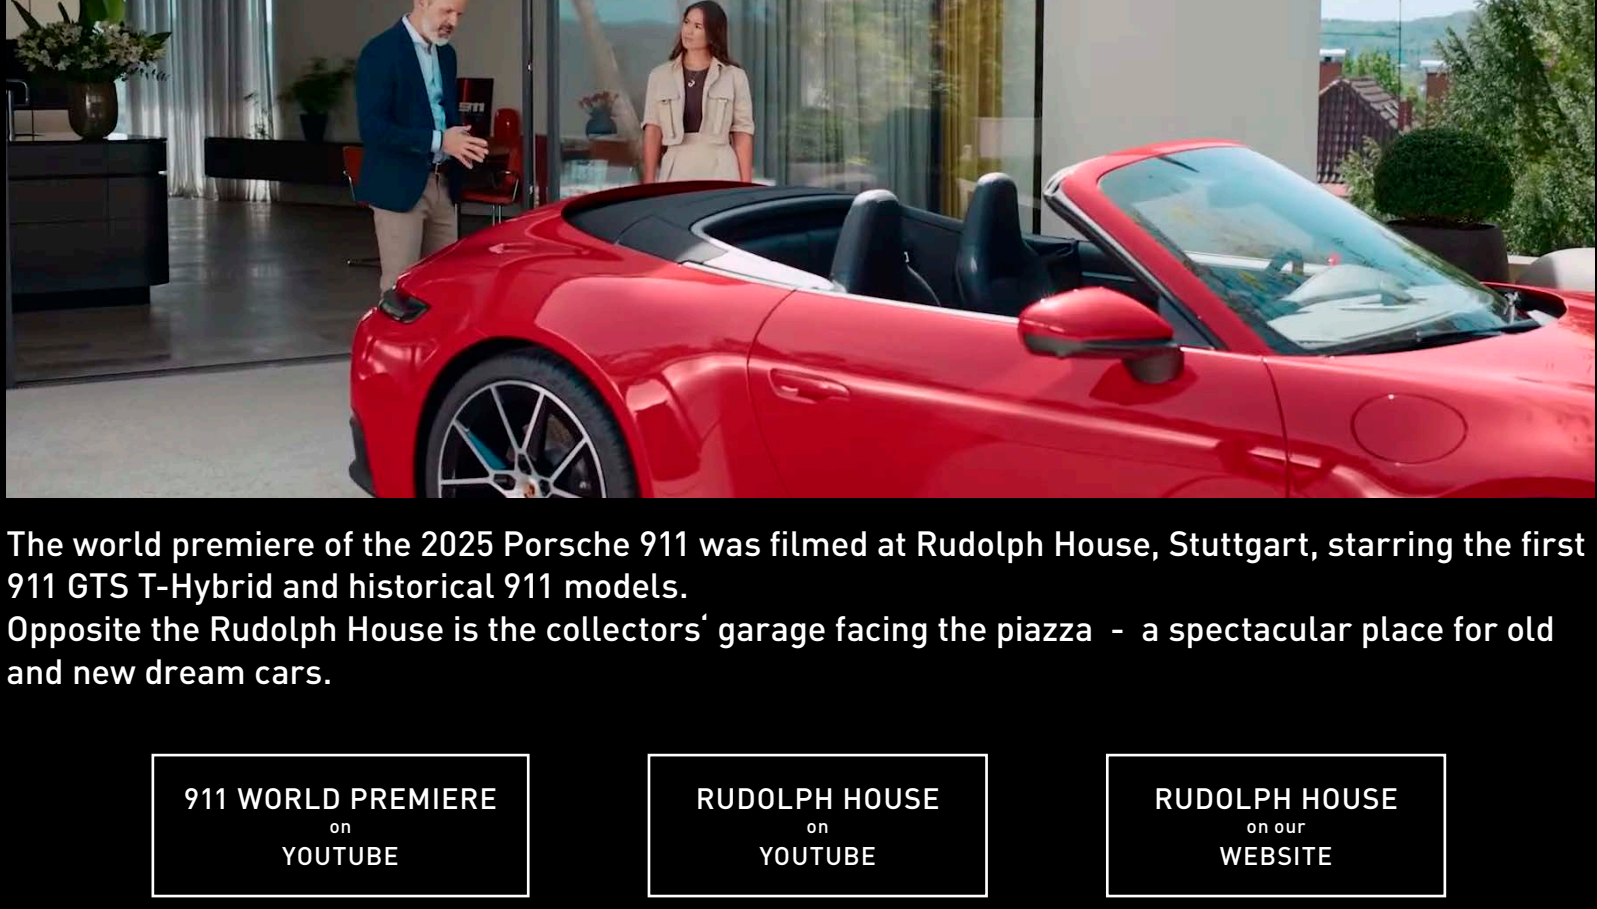

THE WORLD PREMIERE OF THE NEW PORSCHE 911 AT RUDOLPH HOUSE STUTTGART

The world premiere of the 2025 Porsche 911 was filmed at Rudolph House, Stuttgart, starring the first 911 GTS T-Hybrid and historical 911 models. Opposite the Rudolph House is the collectors' garage facing the piazza - a spectacular place for old and new dream cars.