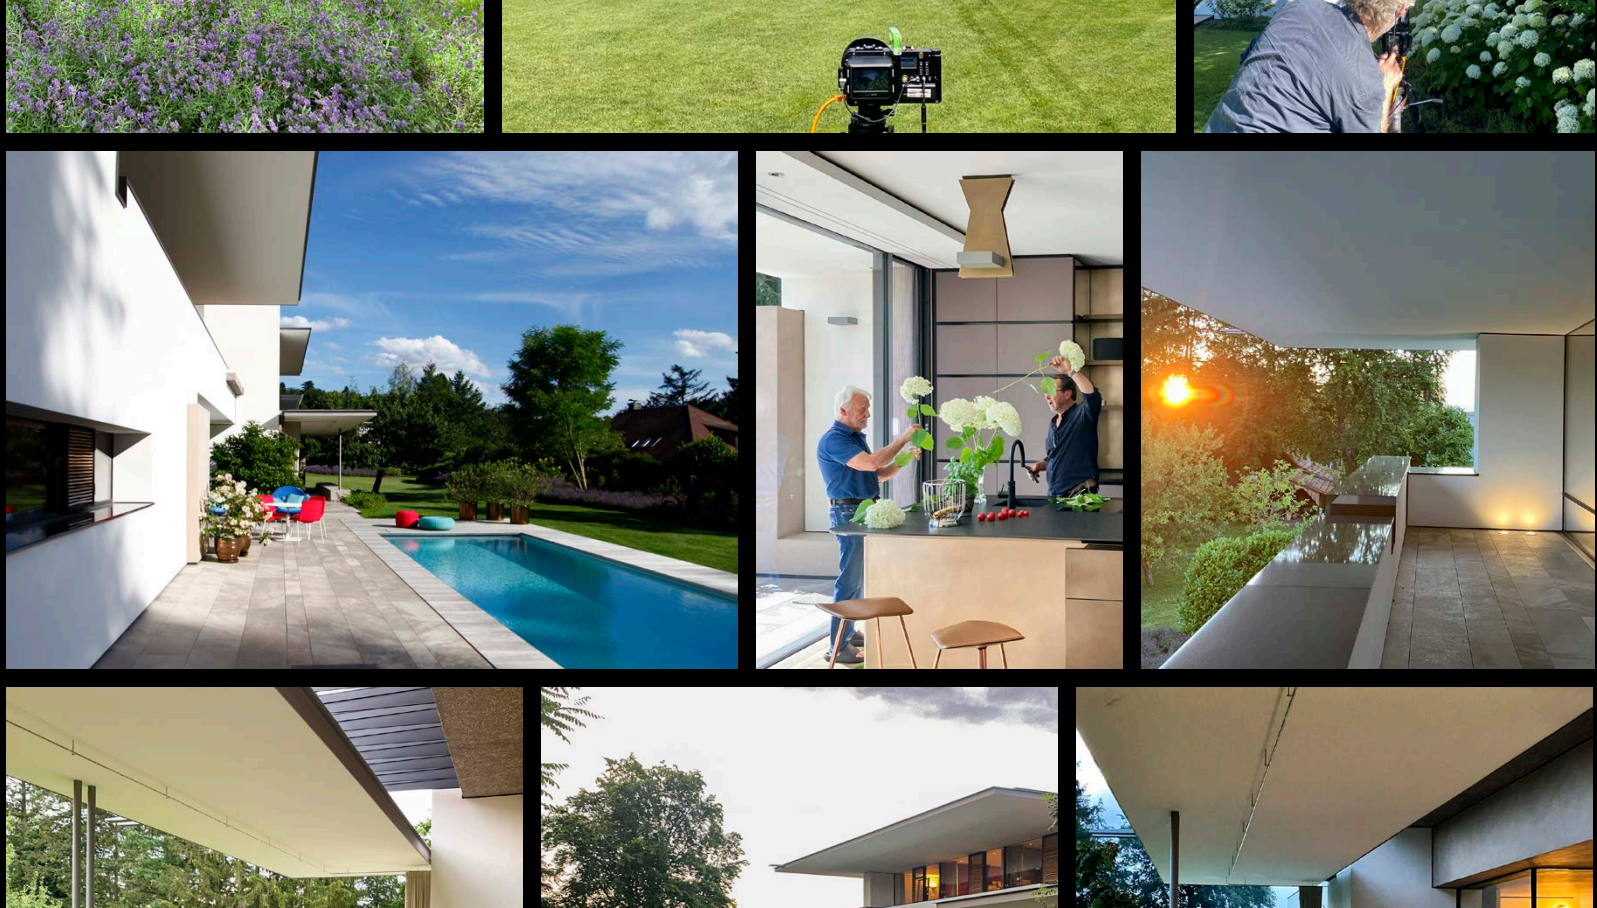

PHOTO- AND VIDEOSHOOTINGS

Thankful for being guests and our clients' hospitality at Parkside House. Working with our favourite photographer Zoëy Braun was exhausting, focused and yet full of joy.