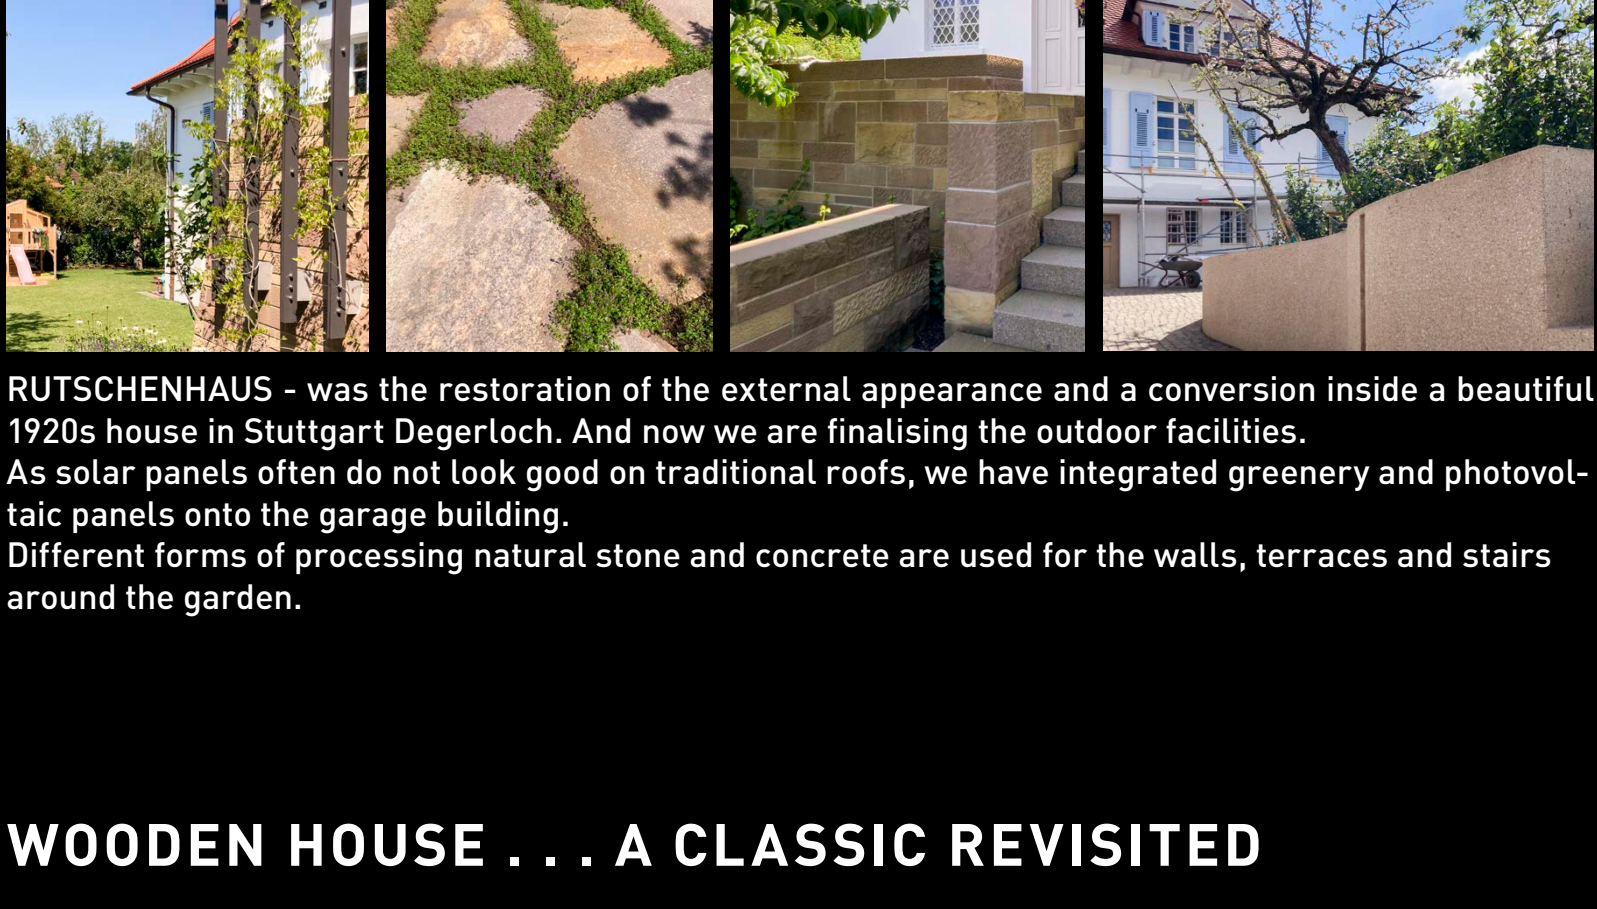

Even if it is just a business trip, Mallorca is always beautiful and inspiring, especially when you also meet new and old friends, July 2024