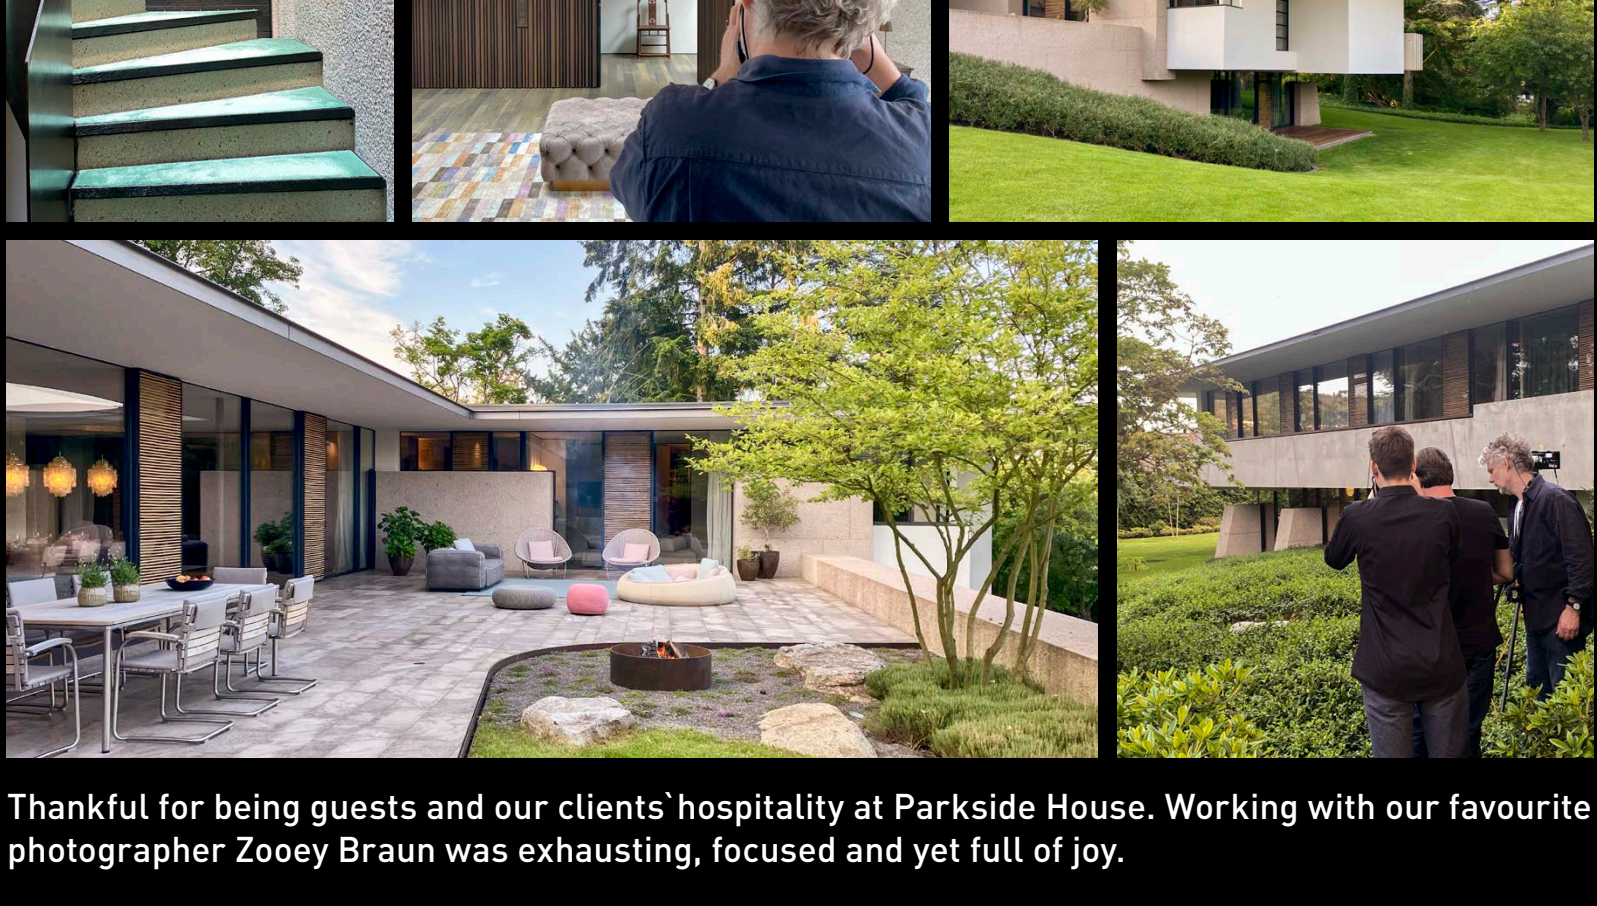

PHOTO- AND VIDEOSHOOTINGS

Thankful for being guests and our clients' hospitality at Parkside House. Working with our favourite photographer Zoëy Braun was exhausting, focused and yet full of joy.